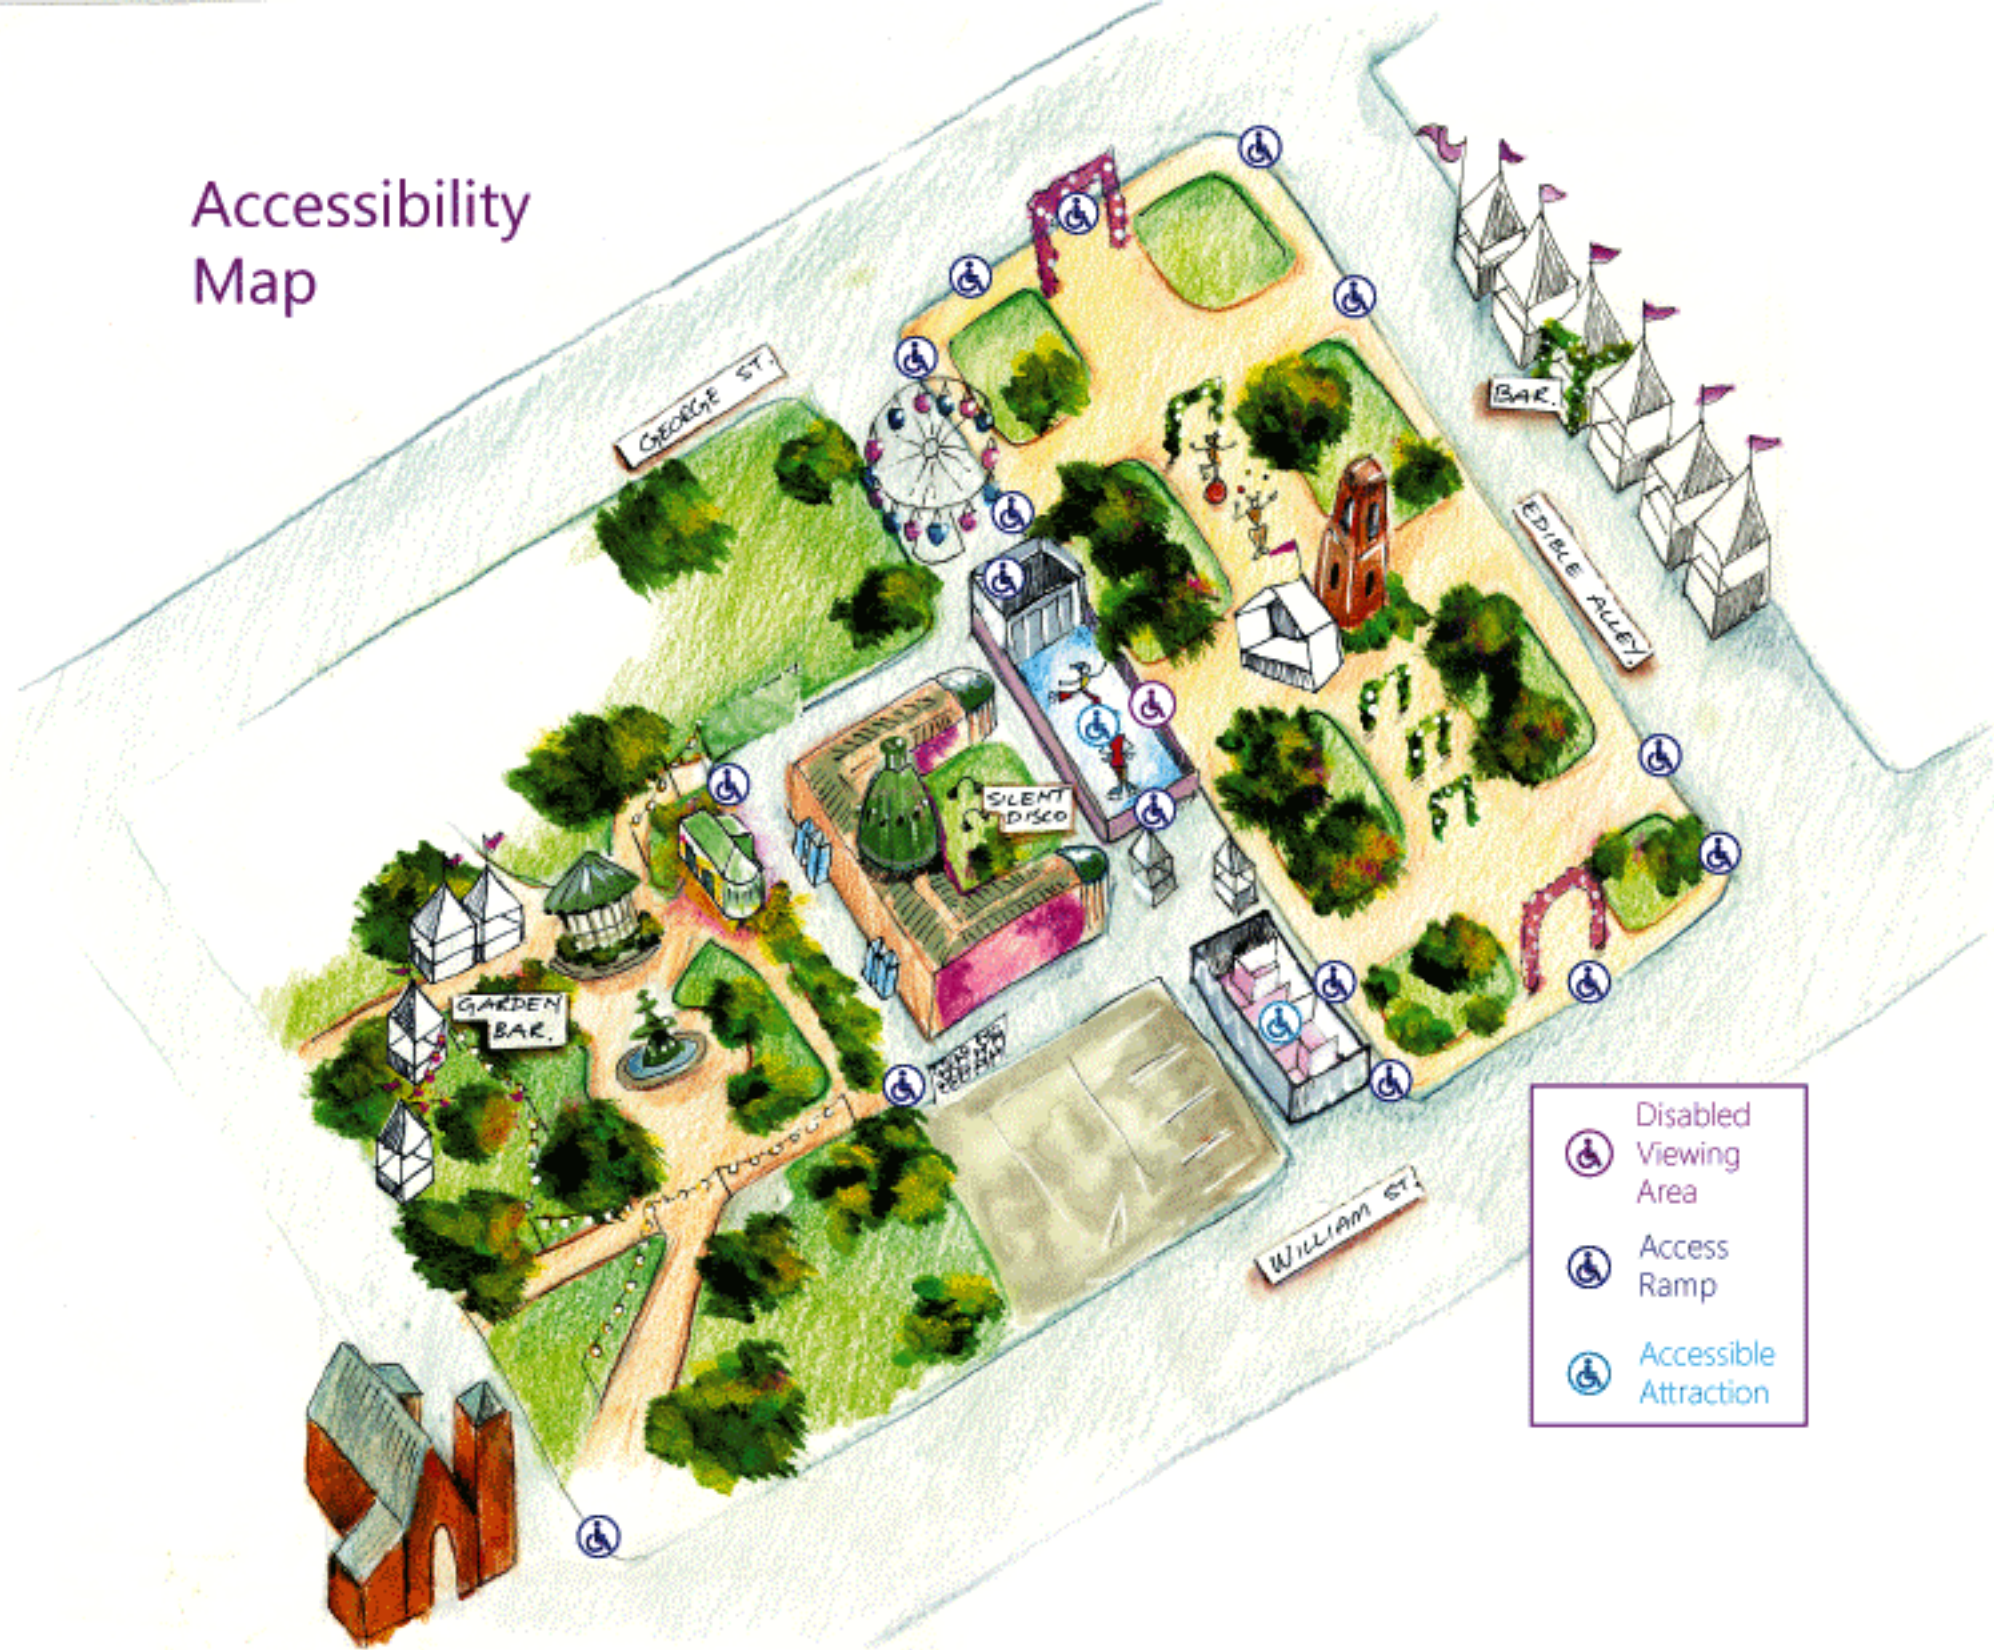

## **Feature Events: 7 July and 14 July**

Disability access for the Feature Events is available at all event entry points (see accessibility map for more details)

Disability parking is available:

- On the corner of George Street and Russell Street
- On the corner of William Street and Russell Street
- In the RSL Carpark

# Disabled parking map

(excluding feature events 7 July & 14 July)

# Feature Event Disabled Parking Map

(7 July & 14 July)

# Accessibility Map

-  Disabled Viewing Area
-  Access Ramp
-  Accessible Attraction