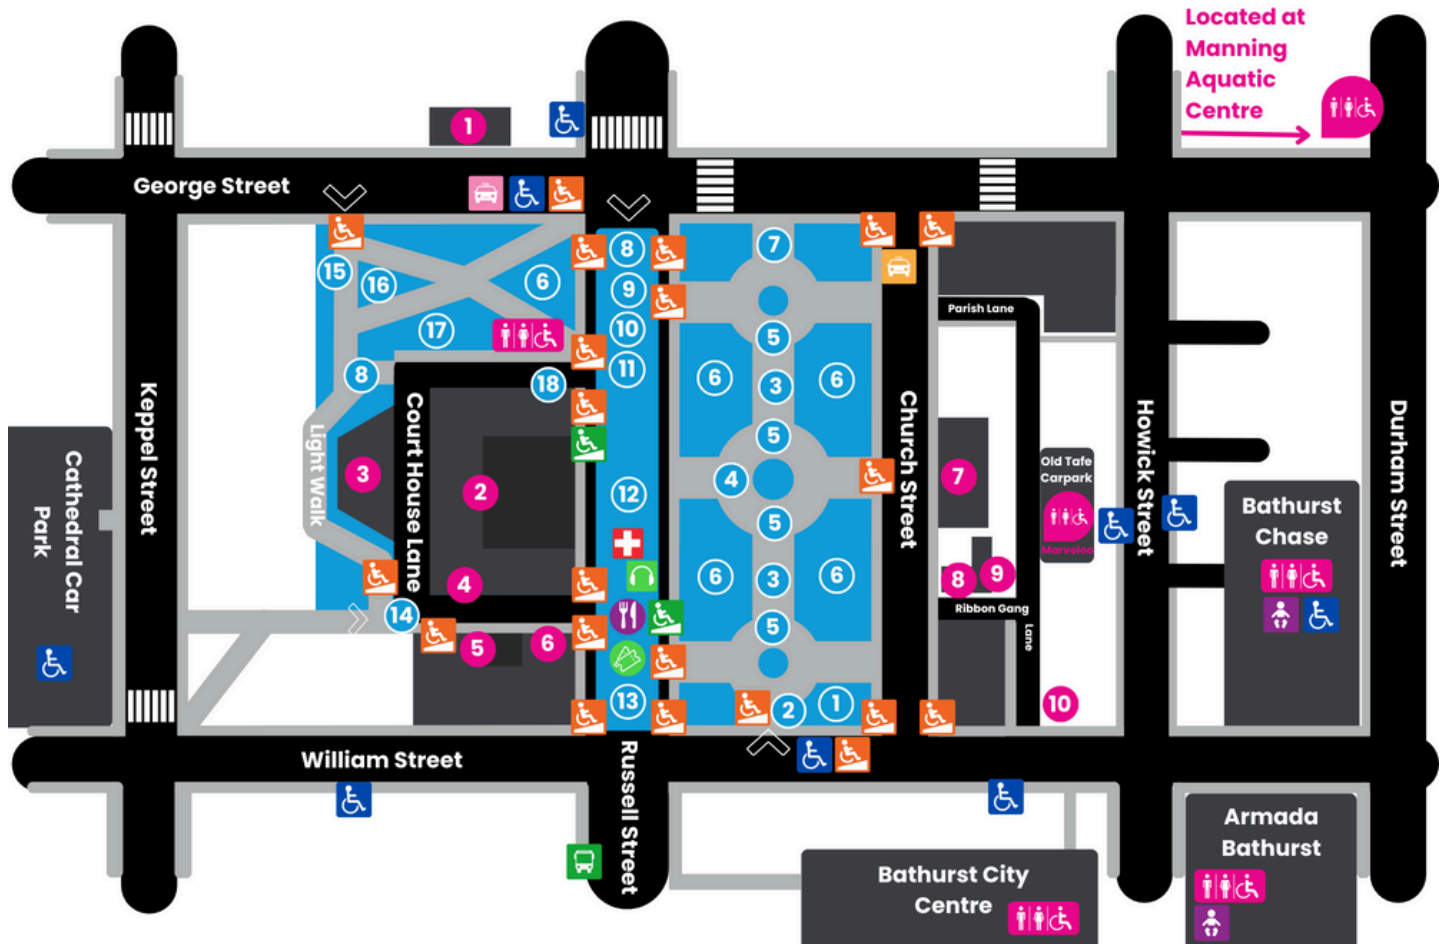

# 2024 ACCESSIBILITY MAP

## MAP KEY

-  Festival Entry
-  Winter Playground
-  Accessible Parking
-  Accessible Toilets
-  Accessible Toilets With Hoist
-  Accessible Ramp
-  Accessible Ramp to Access Ice Rink
-  Sensory Zone/Quiet Space (inside ice rink marquee)
-  Parents Room
-  Bus Stop
-  Taxi Zone (excluding festival weekends)
-  Taxi Zone (festival weekends)
-  Tickets & Information
-  First Aid (inside Ice Rink Marquee)
-  Pedestrian Crossing
-  Food & Beverage

## FESTIVAL ILLUMINATIONS

- |                               |                                     |
|-------------------------------|-------------------------------------|
| <b>1</b> 179 George Street    | <b>7</b> All Saints Anglican Church |
| <b>2</b> Bathurst Court House | <b>8</b> Ribbon Gang Lane           |
| <b>3</b> The Fernery          | <b>9</b> Church Bar                 |
| <b>4</b> Asteroids            | <b>10</b> Former TAFE Building      |
| <b>5</b> Mural                |                                     |
| <b>6</b> Court House Lane     |                                     |

## WINTER PLAYGROUND & INSTALLATIONS

- |                           |  |
|---------------------------|--|
| <b>1</b> Twinkle Trees    | <b>11</b> Carousel                     |
| <b>2</b> Rainbow Portal   | <b>12</b> McDonald's Bathurst Ice Rink |
| <b>3</b> Avenue of Light  | <b>13</b> Ferris Wheel                 |
| <b>4</b> Giant Bathurst   | <b>14</b> Shimmer Gateway              |
| <b>5</b> Pathway Polygons | <b>15</b> Photo Wall                   |
| <b>6</b> Forest of Lights | <b>16</b> Festoon Path                 |
| <b>7</b> Stage            | <b>17</b> Art in the Park              |
| <b>8</b> Cosmic Arch      | <b>18</b> Wave Wall                    |
| <b>9</b> Sizzler          |  |
| <b>10</b> Teacups         |  |