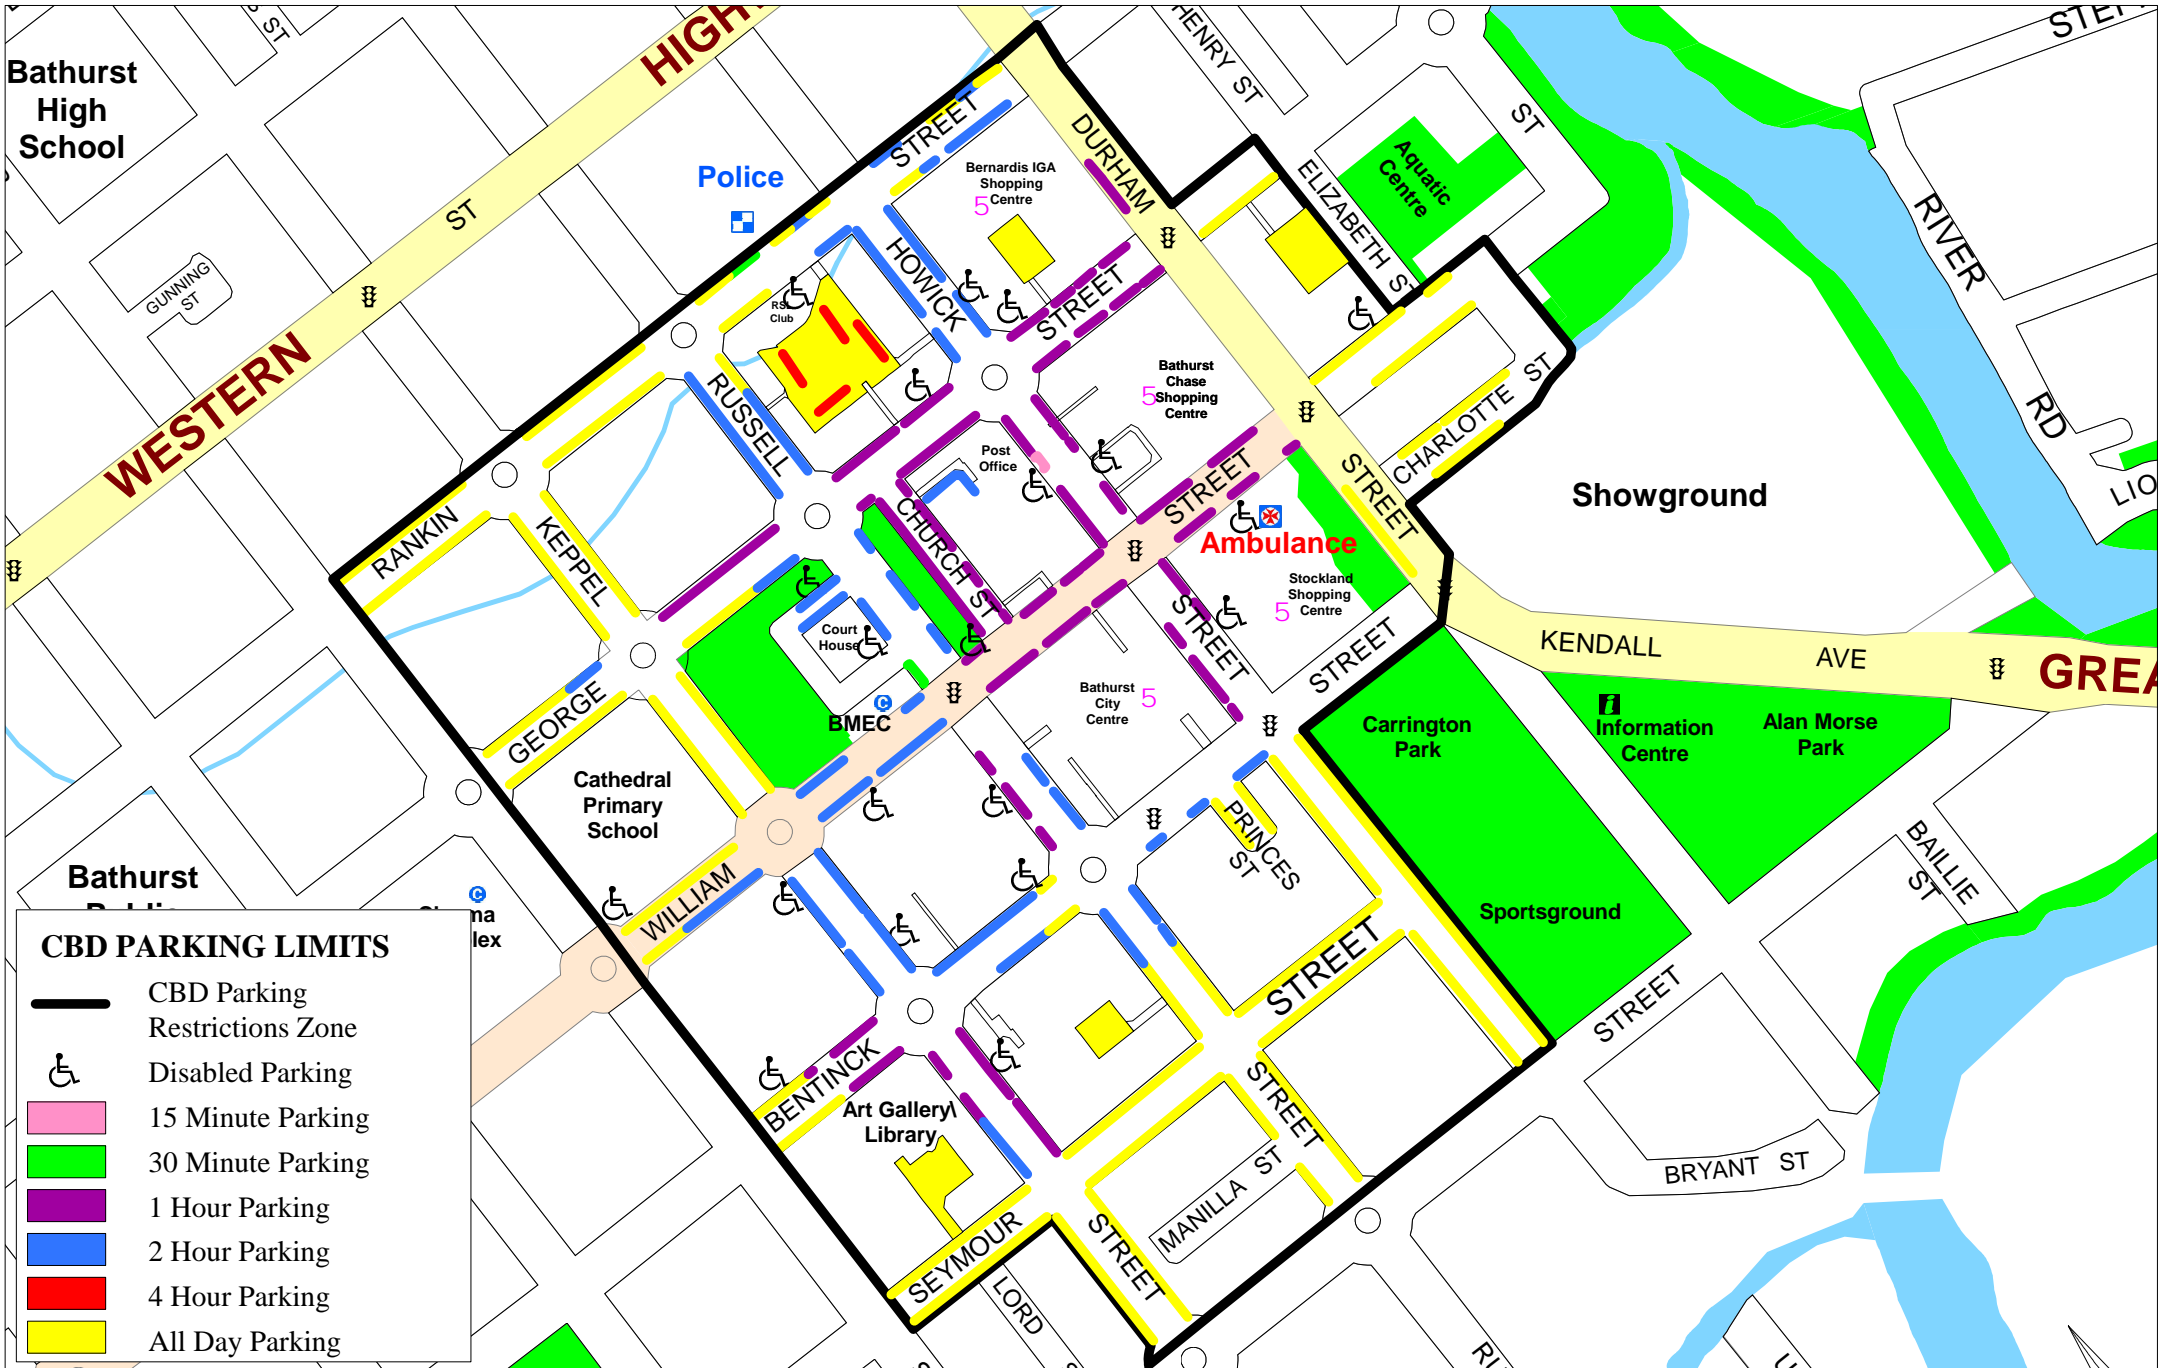

Bathurst Central Business District: Parking Restrictions

Bathurst Regional Council expressly disclaims all liability for errors or omissions of any kind whatsoever, or any loss, damage or other consequence which may arise from any person relying on information in this Plan.

Time zones may change without notice. It is the drivers responsibility to check for signage indicating the parking rules at that location

Note: The colours on this Plan do not indicate landuse zones under the Bathurst Regional (Interim) Local Environment Plan 2005.

“Base Maps: © Department of Lands 2006”